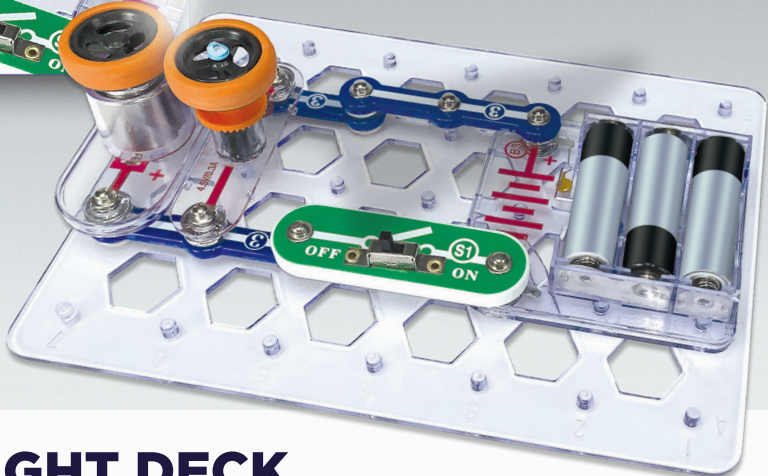

6.3L, 2.5W, 8.5H

PRELIMINARY DESIGN
SUBJECT TO CHANGE

SNAP FM RADIO

- Create your very own FM radio with Snap Circuits
- Learn about radio wave technology and how a radio creates sound
- Easy to follow instructions make assembly a snap
- SNAP FM is where learn and play collide

SNAP CIRCUITS

FLIGHT DECK

PAPER PLANE NOT INCLUDED.

AGES 8+

MODEL: SCFLTKT

756619014289

6.3L, 2.5W, 8.5H

FLIGHT DECK